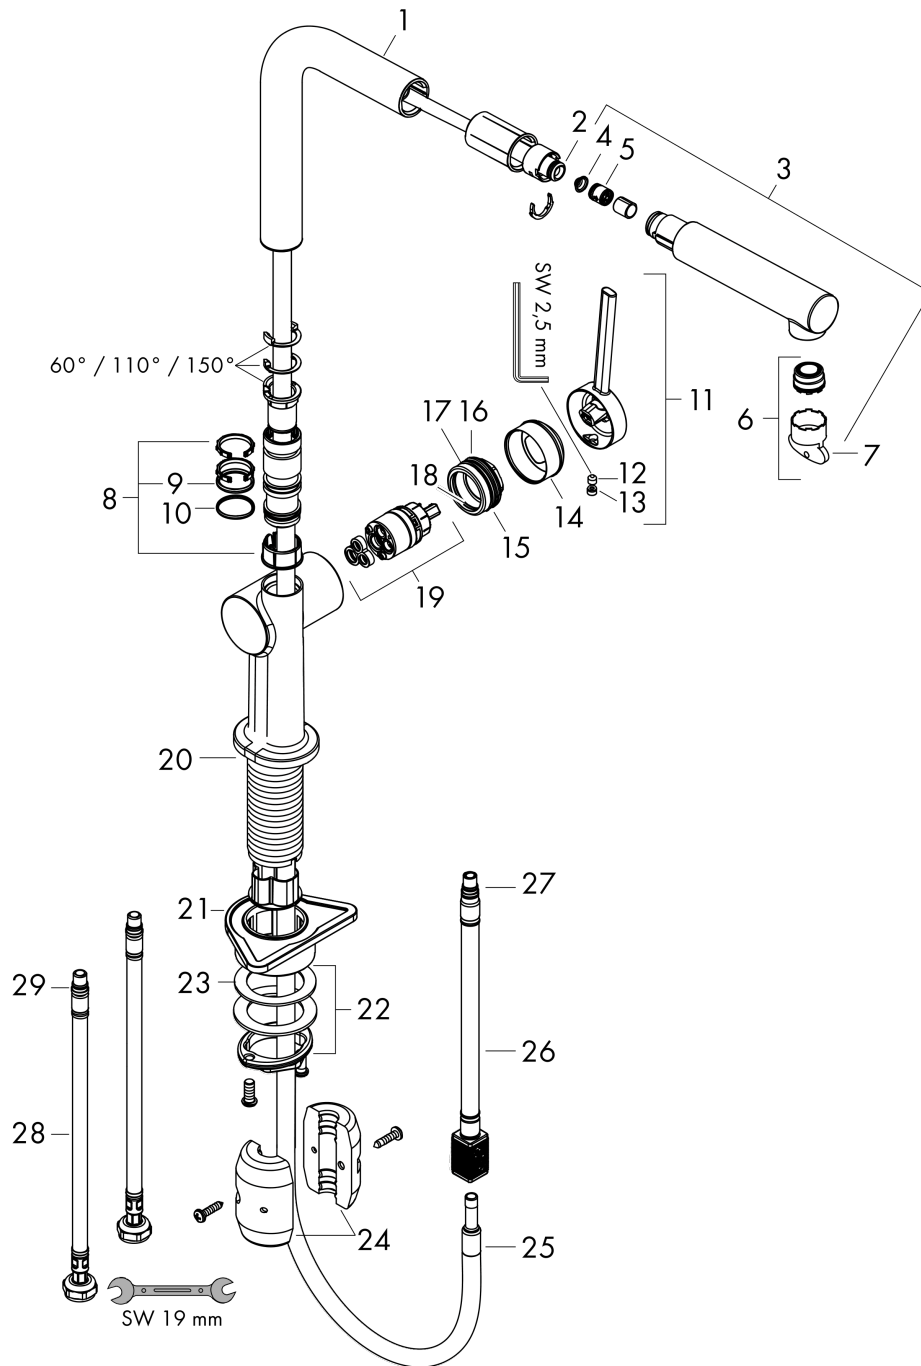

Talis M54

Single lever kitchen mixer 270, pull-out spout, 1jet

Surfaces: **Chrome** Article Number: **72808000**

Description

product features

- ComfortZone 270
- swivel range adjustable in 4 steps 60°, 110°, 150° or 360°
- laminar spray
- quick connect hose
- connection dimension: DN15
- maximum flow rate at 3 bar: 8 l/min
- ceramic cartridge
- connection type: G 3/8 connections
- temperature limitation adjustable
- integrated non-return valve
- suitable for continuous flow water heaters

Technology

Design awards

reddot winner 2020

Product image

Scale drawing

Flowchart

Talis M54
 Single lever kitchen mixer 270, pull-out spout, 1jet
 Surfaces: **Chrome** Article Number: **72808000**

Exploded Drawing

Year of production: >12/19

Talis M54

Single lever kitchen mixer 270, pull-out spout, 1jet

Surfaces: **Chrome** Article Number: **72808000**

Spare part list

Year of production: >12/19

Pos.	Description	Article Number	Price	PU
1	spout cpl.	93749000	-	1
2	O-ring 8x2	98112000	-	1
3	handspray	93751000	-	1
4	filter	98516000	-	1
5	non return valve DW 10	96456000	-	1
6	spray former	93748000	-	1
7	service tool	93750000	-	1
8	set of lever collars	98365000	-	1
9	O-ring 19x2	98426000	-	1
10	O-ring 20x1,5	98197000	-	1
11	handle	93736000	-	1
12	hollow set screw M5x5	98446000	-	1
13	screw cover	93735610	-	1
14	flange	93737000	-	1
15	nut	93738000	-	1
16	O-ring 25x1,5	98146000	-	1
17	O-ring 30x1,5	98433000	-	1
18	O-ring 29x2	98391000	-	1
19	cartridge, assy	93740000	-	1
20	O-ring 36x3	98052000	-	1
21	support	97523000	-	1
22	fixing set (Ø 34)	95049000	-	1
23	lever collar	97548000	-	1
24	weight	92500000	-	1
25	hose 1,50 m	93816000	-	1
26	hose	93744000	-	1
27	O-ring 7x1,5	98422000	-	1
28	connection hose 900 mm M8x0,75 G3/8	93746000	-	1
29	O-ring 6,6x1,6	93019000	-	1
a	set of adapters	93395000	-	1