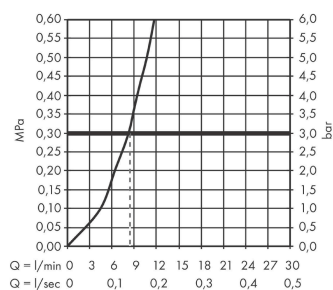

Talis M54

Single lever kitchen mixer 270, pull-out spout, 1jet

Surfaces: **Chrome** Article Number: **72808000**

Description

product features

- ComfortZone 270
- swivel range adjustable in 4 steps 60°, 110°, 150° or 360°
- laminar spray
- quick connect hose
- connection dimension: DN15
- maximum flow rate at 3 bar: 8 l/min
- ceramic cartridge
- connection type: G 3/8 connections
- temperature limitation adjustable
- integrated non-return valve
- suitable for continuous flow water heaters

Technology

Design awards

reddot winner 2020

Product image

Scale drawing

Flowchart

Talis M54
 Single lever kitchen mixer 270, pull-out spout, 1jet
 Surfaces: **Chrome** Article Number: **72808000**

Exploded Drawing