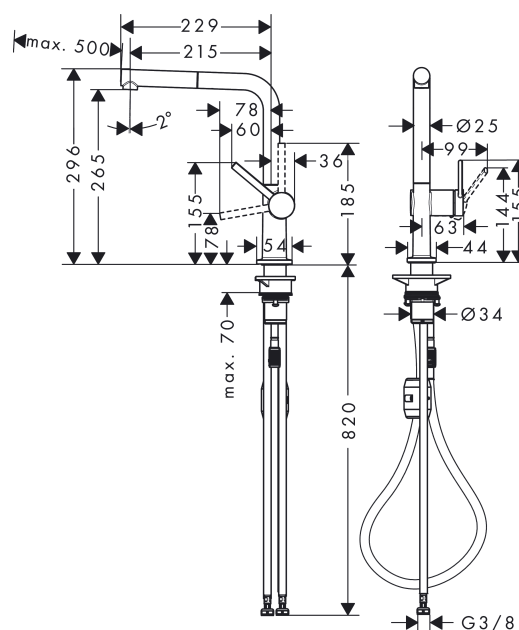

Talis M54

Single lever kitchen mixer 270, pull-out spout, 1jet

Surfaces: **Chrome** Article Number: **72808000**

Description

product features

- ComfortZone 270
- swivel range adjustable in 4 steps 60°, 110°, 150° or 360°
- laminar spray
- quick connect hose
- connection dimension: DN15
- maximum flow rate at 3 bar: 8 l/min
- ceramic cartridge
- connection type: G 3/8 connections
- temperature limitation adjustable
- integrated non-return valve
- suitable for continuous flow water heaters

Technology

Design awards

reddot winner 2020

Product image

Scale drawing

Flowchart

Talis M54
 Single lever kitchen mixer 270, pull-out spout, 1jet
 Surfaces: **Chrome** Article Number: **72808000**

Exploded Drawing

Year of production: >12/19

Talis M54

Single lever kitchen mixer 270, pull-out spout, 1jet

Surfaces: **Chrome** Article Number: **72808000**

Spare part list

Year of production: >12/19

Pos.	Description	Article Number	Price	PU
1	spout cpl.	93749000	-	1
2	O-ring 8x2	98112000	-	1
3	handspray	93751000	-	1
4	filter	98516000	-	1
5	non return valve DW 10	96456000	-	1
6	spray former	93748000	-	1
7	service tool	93750000	-	1
8	set of lever collars	98365000	-	1
9	O-ring 19x2	98426000	-	1
10	O-ring 20x1,5	98197000	-	1
11	handle	93736000	-	1
12	hollow set screw M5x5	98446000	-	1
13	screw cover	93735610	-	1
14	flange	93737000	-	1
15	nut	93738000	-	1
16	O-ring 25x1,5	98146000	-	1
17	O-ring 30x1,5	98433000	-	1
18	O-ring 29x2	98391000	-	1
19	cartridge, assy	93740000	-	1
20	O-ring 36x3	98052000	-	1
21	support	97523000	-	1
22	fixing set (Ø 34)	95049000	-	1
23	lever collar	97548000	-	1
24	weight	92500000	-	1
25	hose 1,50 m	93816000	-	1
26	hose	93744000	-	1
27	O-ring 7x1,5	98422000	-	1
28	connection hose 900 mm M8x0,75 G3/8	93746000	-	1
29	O-ring 6,6x1,6	93019000	-	1
a	set of adapters	93395000	-	1